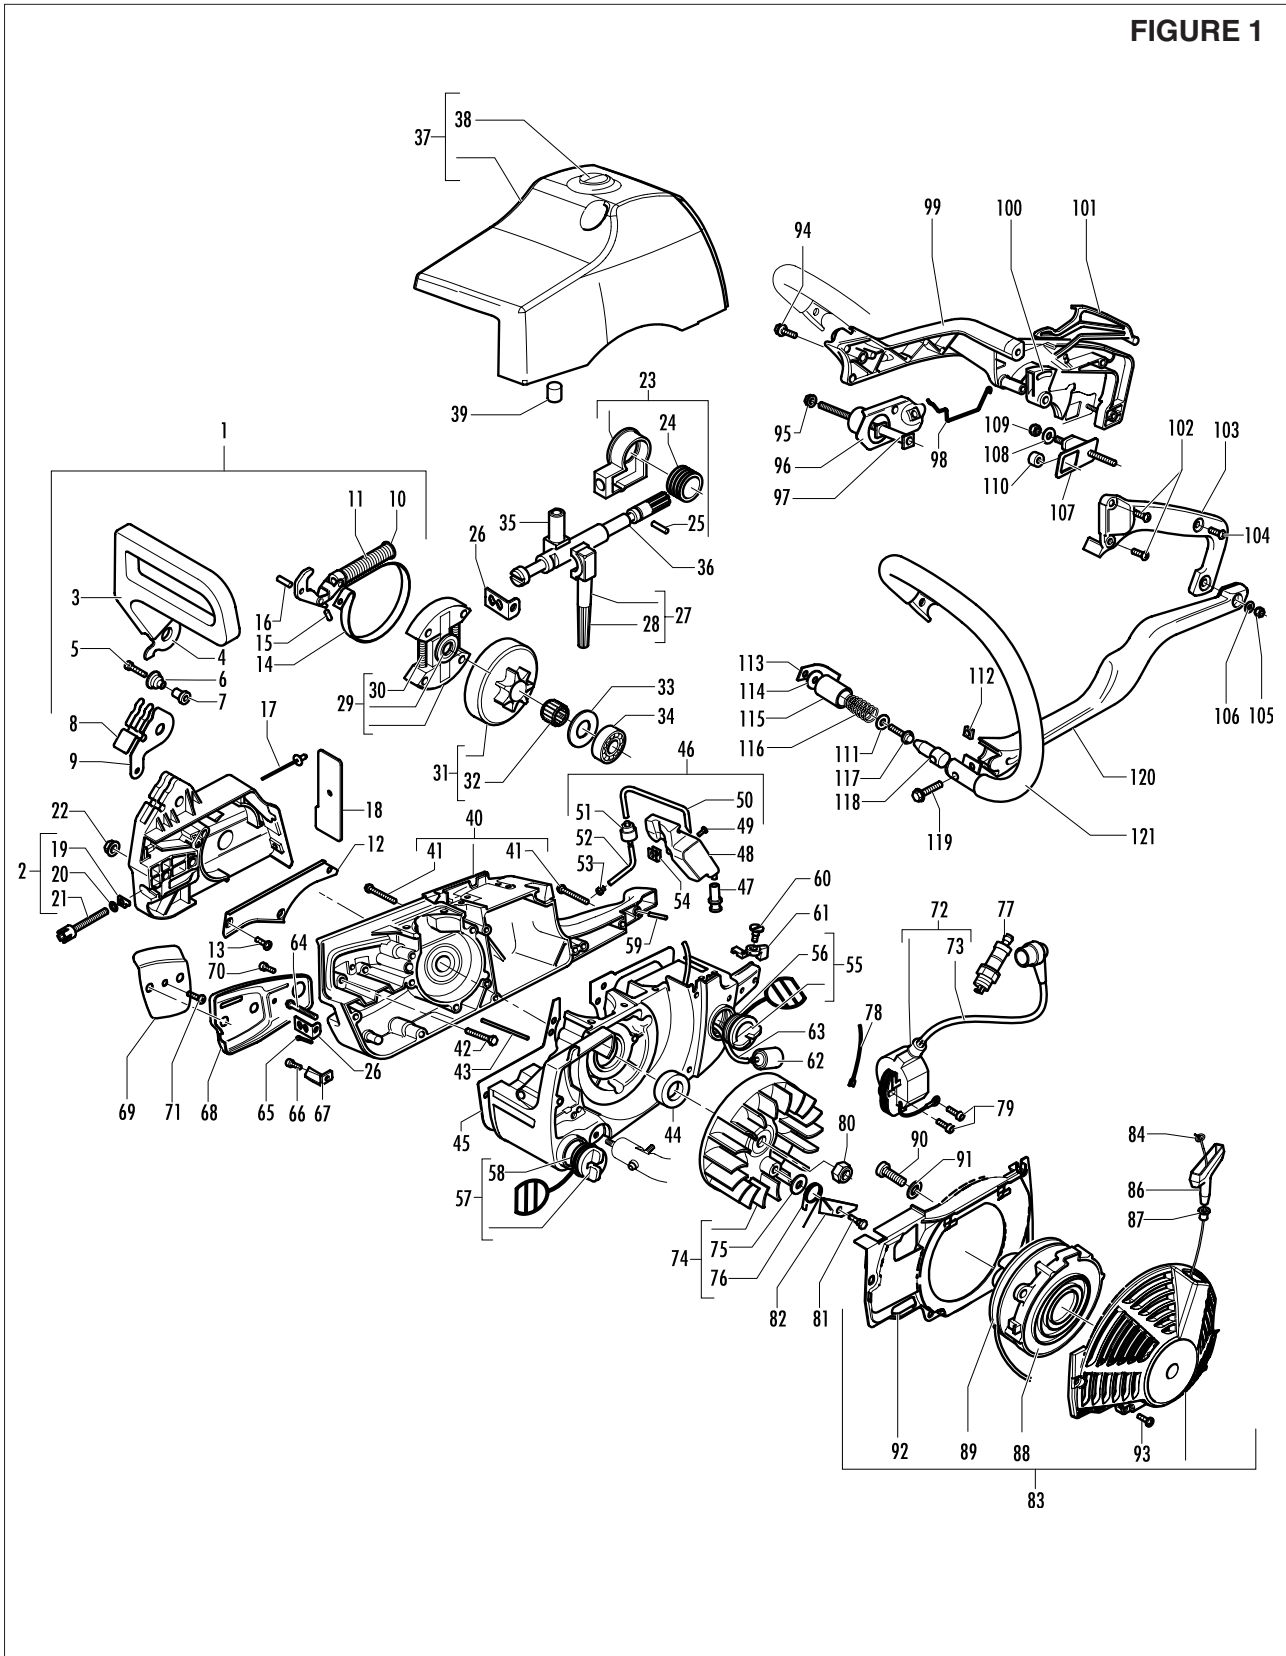

brand	PARTNER

date	JUN/03	SHEET 1/5

Model	Prefix
543 13" - 325	01

Product number
953900434

FIGURE 1